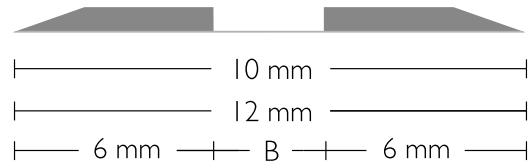

CITO BASICplus

Farbcodes und Gesamtbreite

CITO BASICplus

CITO BASICplus CMR

CITO BASICplus IK

Gesamtbreite

| Farbcode | | Rillkanalbreite (mm) | | | | | | | | | | | | | | | | | | | | | | | | |
|----------|--------------------|----------------------|------|------|------|------|------|------|------|------|------|------|------|------|------|------|------|------|------|------|------|------|------|------|------|------|
| Farbe | Rillkanalhöhe (mm) | 0,6 | 0,7 | 0,8 | 1,0 | 1,1 | 1,2 | 1,3 | 1,4 | 1,5 | 1,6 | 1,7 | 1,9 | 2,1 | 2,3 | 2,5 | 2,7 | 3,0 | 3,2 | 3,5 | 3,7 | 4,0 | 4,5 | 5,0 | 6,0 | |
| Rosa | 0,3 | 10,0 | 10,0 | 10,0 | 10,0 | | 10,0 | 10,0 | 10,0 | 10,0 | 10,0 | | | | | | | | | | | | | | | |
| Grau | 0,4 | 10,0 | | 10,0 | 10,0 | 10,0 | 10,0 | 10,0 | 10,0 | 10,0 | 10,0 | 10,0 | 10,0 | | | 10,0 | 10,0 | | | | | | | | | |
| Weiß | 0,5 | | | 10,0 | 10,0 | 10,0 | 10,0 | 10,0 | 10,0 | 10,0 | 10,0 | 10,0 | 10,0 | 10,0 | 10,0 | 10,0 | 10,0 | 10,0 | | | | | | | | |
| Gelb | 0,6 | | | | | | 10,0 | 10,0 | 10,0 | 10,0 | 10,0 | 10,0 | 10,0 | 10,0 | 10,0 | 10,0 | 10,0 | 10,0 | 12,0 | 12,0 | | | | | | |
| Orange | 0,7 | | | | | | | 10,0 | | 10,0 | | | 10,0 | 10,0 | 10,0 | 10,0 | 10,0 | 10,0 | 12,0 | 12,0 | 12,0 | 12,0 | | | 17,0 | 18,0 |
| Grün | 0,8 | | | | | | | | | 10,0 | | 10,0 | 10,0 | 10,0 | 10,0 | 10,0 | 10,0 | 10,0 | 12,0 | 12,0 | 12,0 | 12,0 | 12,0 | 16,5 | 17,0 | 18,0 |
| Blau | 1,0 | | | | | | | | | | | | | | 10,0 | 10,0 | 10,0 | 10,0 | 12,0 | 12,0 | | 12,0 | 16,5 | 17,0 | 18,0 | |
| Rot | 1,2 | | | | | | | | | | | | | | | 14,5 | 14,7 | 15,0 | 15,2 | 15,5 | | 16,0 | 16,5 | 17,0 | 18,0 | |
| Lila | 1,4 | | | | | | | | | | | | | | | | | | 15,2 | | | 16,0 | 16,5 | 17,0 | 18,0 | |
| Gold | 1,6 | | | | | | | | | | | | | | | | | | | | | 16,0 | 16,5 | 17,0 | 18,0 | |