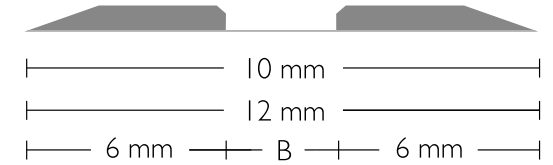

CITO BASICplus

Farbcodes und Gesamtbreite

CITO BASICplus

CITO BASICplus CMR

CITO BASICplus IK

Gesamtbreite

| Farbcode | | Rillkanalbreite (mm) | | | | | | | | | | | | | | | | | | | | | | | | |
|----------|--------------------|----------------------|------|------|------|------|------|------|------|------|------|------|------|------|------|------|------|------|------|------|------|------|------|------|------|------|
| Farbe | Rillkanalhöhe (mm) | 0,6 | 0,7 | 0,8 | 1,0 | 1,1 | 1,2 | 1,3 | 1,4 | 1,5 | 1,6 | 1,7 | 1,9 | 2,1 | 2,3 | 2,5 | 2,7 | 3,0 | 3,2 | 3,5 | 3,7 | 4,0 | 4,5 | 5,0 | 6,0 | |
| Rosa | 0,3 | 10,0 | 10,0 | 10,0 | 10,0 | | 10,0 | 10,0 | 10,0 | 10,0 | 10,0 | | | | | | | | | | | | | | | |
| Grau | 0,4 | 10,0 | | 10,0 | 10,0 | 10,0 | 10,0 | 10,0 | 10,0 | 10,0 | 10,0 | 10,0 | 10,0 | | | 10,0 | 10,0 | | | | | | | | | |
| Weiß | 0,5 | | | 10,0 | 10,0 | 10,0 | 10,0 | 10,0 | 10,0 | 10,0 | 10,0 | 10,0 | 10,0 | 10,0 | 10,0 | 10,0 | 10,0 | 10,0 | | | | | | | | |
| Gelb | 0,6 | | | | | | 10,0 | 10,0 | 10,0 | 10,0 | 10,0 | 10,0 | 10,0 | 10,0 | 10,0 | 10,0 | 10,0 | 10,0 | 12,0 | 12,0 | | | | | | |
| Orange | 0,7 | | | | | | | 10,0 | | 10,0 | | | 10,0 | 10,0 | 10,0 | 10,0 | 10,0 | 10,0 | 12,0 | 12,0 | 12,0 | 12,0 | | | 17,0 | 18,0 |
| Grün | 0,8 | | | | | | | | | 10,0 | | 10,0 | 10,0 | 10,0 | 10,0 | 10,0 | 10,0 | 10,0 | 12,0 | 12,0 | 12,0 | 12,0 | 12,0 | 16,5 | 17,0 | 18,0 |
| Blau | 1,0 | | | | | | | | | | | | | | 10,0 | 10,0 | 10,0 | 10,0 | 12,0 | 12,0 | | 12,0 | 16,5 | 17,0 | 18,0 | |
| Rot | 1,2 | | | | | | | | | | | | | | | 14,5 | 14,7 | 15,0 | 15,2 | 15,5 | | 16,0 | 16,5 | 17,0 | 18,0 | |
| Lila | 1,4 | | | | | | | | | | | | | | | | | | 15,2 | | | 16,0 | 16,5 | 17,0 | 18,0 | |
| Gold | 1,6 | | | | | | | | | | | | | | | | | | | | | 16,0 | 16,5 | 17,0 | 18,0 | |