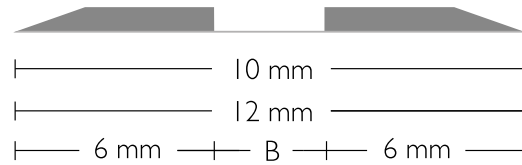

CITO BASICplus

Farbcodes und Gesamtbreite

CITO BASICplus

CITO BASICplus CMR

CITO BASICplus IK

Gesamtbreite

| Farbcode | | Rillkanalbreite (mm) | | | | | | | | | | | | | | | | | | | | | | | | |
|----------|--------------------|----------------------|------|------|------|------|------|------|------|------|------|------|------|------|------|------|------|------|------|------|------|------|------|------|------|------|
| Farbe | Rillkanalhöhe (mm) | 0,6 | 0,7 | 0,8 | 1,0 | 1,1 | 1,2 | 1,3 | 1,4 | 1,5 | 1,6 | 1,7 | 1,9 | 2,1 | 2,3 | 2,5 | 2,7 | 3,0 | 3,2 | 3,5 | 3,7 | 4,0 | 4,5 | 5,0 | 6,0 | |
| Rosa | 0,3 | 10,0 | 10,0 | 10,0 | 10,0 | | 10,0 | 10,0 | 10,0 | 10,0 | 10,0 | | | | | | | | | | | | | | | |
| Grau | 0,4 | 10,0 | | 10,0 | 10,0 | 10,0 | 10,0 | 10,0 | 10,0 | 10,0 | 10,0 | 10,0 | 10,0 | | | 10,0 | 10,0 | | | | | | | | | |
| Weiß | 0,5 | | | 10,0 | 10,0 | 10,0 | 10,0 | 10,0 | 10,0 | 10,0 | 10,0 | 10,0 | 10,0 | 10,0 | 10,0 | 10,0 | 10,0 | 10,0 | | | | | | | | |
| Gelb | 0,6 | | | | | | 10,0 | 10,0 | 10,0 | 10,0 | 10,0 | 10,0 | 10,0 | 10,0 | 10,0 | 10,0 | 10,0 | 10,0 | 12,0 | 12,0 | | | | | | |
| Orange | 0,7 | | | | | | | 10,0 | | 10,0 | | | 10,0 | 10,0 | 10,0 | 10,0 | 10,0 | 10,0 | 12,0 | 12,0 | 12,0 | 12,0 | | | 17,0 | 18,0 |
| Grün | 0,8 | | | | | | | | | 10,0 | | 10,0 | 10,0 | 10,0 | 10,0 | 10,0 | 10,0 | 10,0 | 12,0 | 12,0 | 12,0 | 12,0 | 12,0 | 16,5 | 17,0 | 18,0 |
| Blau | 1,0 | | | | | | | | | | | | | | 10,0 | 10,0 | 10,0 | 10,0 | 12,0 | 12,0 | | 12,0 | 16,5 | 17,0 | 18,0 | |
| Rot | 1,2 | | | | | | | | | | | | | | | 14,5 | 14,7 | 15,0 | 15,2 | 15,5 | | 16,0 | 16,5 | 17,0 | 18,0 | |
| Lila | 1,4 | | | | | | | | | | | | | | | | | | 15,2 | | | 16,0 | 16,5 | 17,0 | 18,0 | |
| Gold | 1,6 | | | | | | | | | | | | | | | | | | | | | 16,0 | 16,5 | 17,0 | 18,0 | |